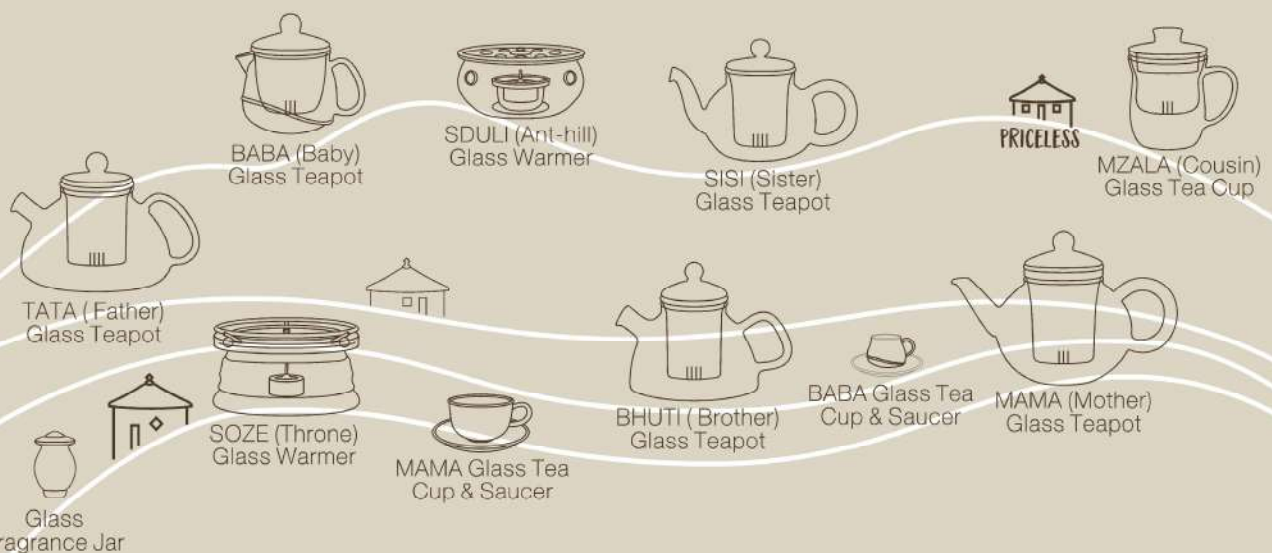

Imhuli means 'family' in the isiNdebele language from Matebeleland, west of Zimbabwe. It describes the feeling we experience when we smell, taste and drink with our family, both distant and close. Each teapot is named after a family member in isiXhosa language from Eastern and Western Cape Provinces of South Africa. We trust each teapot carries its own unique energy, reflected in its name and style. When we invite others to drink tea with us, it is like extending our family.

MZALA COUSIN CUP WITH INFUSER (0.35L)

ARTISTIC SHOW FLOWER TEAPOT (0.35L)

FOR ARTISTIC SHOW FLOWER TEAS' LONGITUDINAL PRESENTATION OF TEAS & FLOWERS

(STAINLESS STEEL MESH IS EASILY REMOVABLE)

NIGIRO TEA MERCHANTS IMHULI GLASSWARE FAMILY

MAMA CUP & SAUCER SET (0.18L)

BABA CUP & SAUCER SET (0.12L)

FRAGRANCE JAR (HOLDS +/- 20G OF TEAS)

EXCLUSIVE DESIGNED BY NIGIRO TEA MERCHANTS

FOR PRESENTATION OF LOOSE TEA LEAVES

EACH LID IS FITTED WITH A FOOD-GRADE SILICONE RING

FOR AN EFFECTIVE AIR-TIGHT SEAL

SOZE THORNE TEAPOT WARMER

SOZE TEAPOT WARMER ONLY FITS TATA TEAPOT

THE STAINLESS STEEL RIM CAN BE USED AS COASTER WHEN MAKING ICED TEAS

SDULI ANT-HILL TEAPOT WARMER

SDULI TEAPOT WARMER CAN FIT MAMA, BHUTI AND SISI TEAPOTS